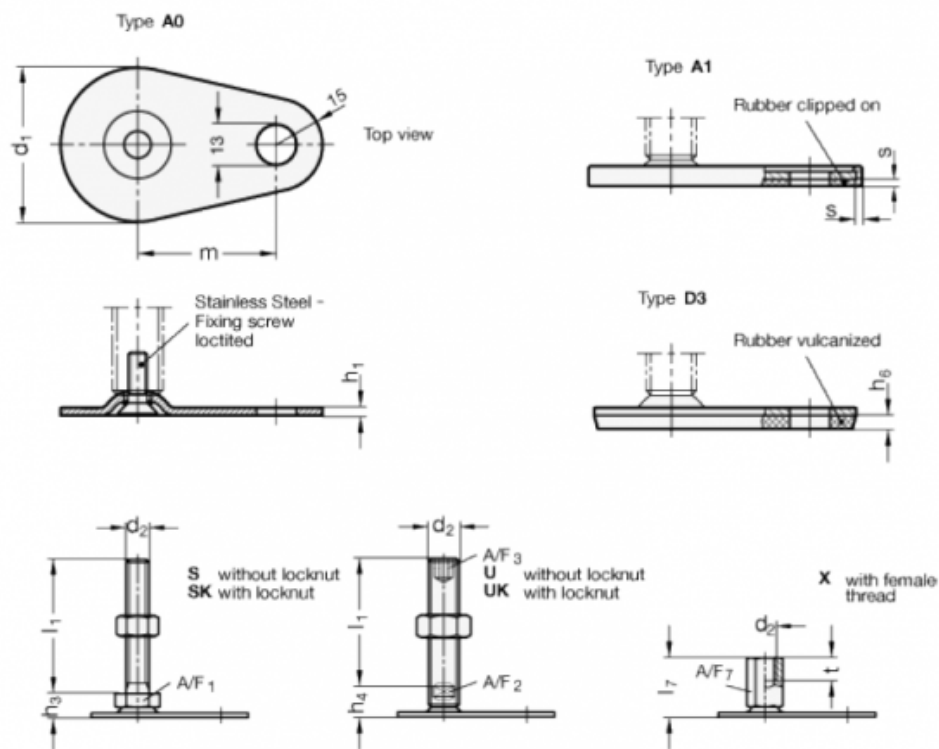

Article number: 204280M20200A0U

Description: E+G levelling foot
GN 42-80-M20-200-A0-U

Note: U Without nut, Hexagon socket at the top, Wrench flat at the bottom

Measures

A/F2 = 15	m = 70
A/F3 = 10	s =
d1 = 80	
d2 = M20	
h1 = 3	
h4 = 18	
h6 =	
l1 = 200	